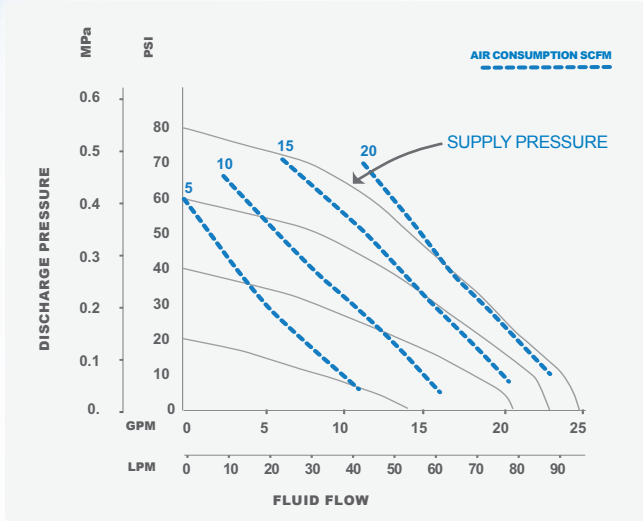

# MEGA 960

Chemical Delivery Pump

**NON-STALL  
SHUTTLE VALVE**

**PFA/PTFE  
FLOW PATH**

**FLOATING O-RING  
CHECK VALVE  
(PATENTED)**

**HIGH  
BACKPRESSURE  
CAPABLE**

The Mega 960 is ideal for high flow recirculation or delivery applications. It features a non-stalling shuttle valve to reliably operate under high pressure and closed discharge valve conditions. This pump's flow path is constructed entirely of PFA and PTFE to ensure the utmost in high-purity pumping and chemical compatibility. The non-metallic air chamber components make this pump suitable for use in aggressive acid vapor environments.

***This is PURE INNOVATION.***

**MAX FLOW**  
95 LPM / 25 GPM

**MAX TEMPERATURE**  
100 °C / 212 °F

**MAX PRESSURE**  
80 PSI / .55 MPa

**DRY SUCTION LIFT**  
Dry: 10' / 3m  
Wet: 18' / 5.5m

**TREBOR**

treborintl.com

Trebor International | North/South America +1 800 669 1303 | Europe +49 9120 1804-65 | Asia +65 6684 7319

A Unit of IDEX Corporation

FLOW PERFORMANCE

PUMP OPTIONS

PUMP	960D	Mega 960 Pump Chemical Delivery
	960E	Mega 960 Pump External Control
FLUID CONNECTION	F12000	3/4" Flare Tube Adapter
	F16000	1" Flare Tube Adapter
	P12000	3/4" NPT Adapter Nuts
	P16000	1" NPT Adapter Nuts
OPTIONS	A0	No Option
	A1	Cycle Probe. (960D only)
	A2	Quick Change Base
	A4	Leak Probes
	A6	Remote Exhaust
	A9	960D - Cycle Probe & Leak Probes 960E - End of Stroke Probes & Leak Probes
	B4	960E - End of Stroke Heads w/out Probes