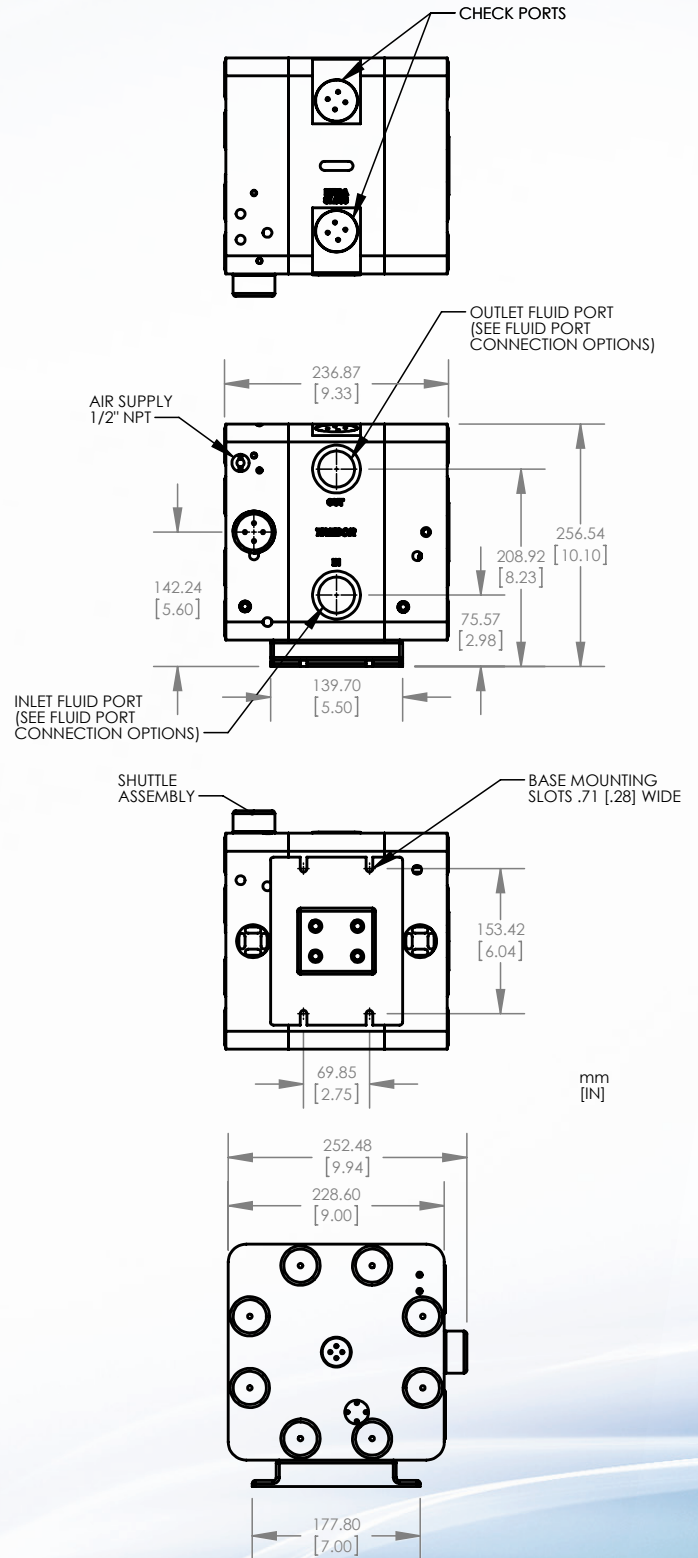

# MEGA 960

Chemical Delivery Pump

**NON-STALL  
SHUTTLE VALVE**

**PFA/PTFE  
FLOW PATH**

**FLOATING O-RING  
CHECK VALVE  
(PATENTED)**

**HIGH  
BACKPRESSURE  
CAPABLE**

The Mega 960 is ideal for high flow recirculation or delivery applications. It features a non-stalling shuttle valve to reliably operate under high pressure and closed discharge valve conditions. This pump's flow path is constructed entirely of PFA and PTFE to ensure the utmost in high-purity pumping and chemical compatibility. The non-metallic air chamber components make this pump suitable for use in aggressive acid vapor environments.

***This is PURE INNOVATION.***

**MAX FLOW**  
95 LPM / 25 GPM

**MAX TEMPERATURE**  
100 °C / 212 °F

**MAX PRESSURE**  
80 PSI / .55 MPa

**DRY SUCTION LIFT**  
Dry: 10' / 3m  
Wet: 18' / 5.5m

**TREBOR**

treborintl.com

Trebor International | North/South America +1 800 669 1303 | Europe +49 9120 1804-65 | Asia +65 6684 7319

A Unit of IDEX Corporation

FLOW PERFORMANCE

PUMP OPTIONS

PUMP	960D	Mega 960 Pump Chemical Delivery
	960E	Mega 960 Pump External Control
FLUID CONNECTION	F12000	3/4" Flare Tube Adapter
	F16000	1" Flare Tube Adapter
	P12000	3/4" NPT Adapter Nuts
	P16000	1" NPT Adapter Nuts
OPTIONS	A0	No Option
	A1	Cycle Probe. (960D only)
	A2	Quick Change Base
	A4	Leak Probes
	A6	Remote Exhaust
	A9	960D - Cycle Probe & Leak Probes 960E - End of Stroke Probes & Leak Probes
	B4	960E - End of Stroke Heads w/out Probes

Example of an order number based on configuration options:

960D F16000 A2

Compatible with our SS85 and SS95 Surge Suppressor

DIMENSIONS IN MILLIMETERS (IN)

Chemraz® is a registered trademark of Greene Tweed Corporation  
 Viton® and Kalrez® are registered trademarks of DuPont Dow Elastomers  
 Trebor® and the Trebor logo are registered trademarks of IDEX Corporation  
 ©2013 Trebor, Inc., A Unit of IDEX Corporation