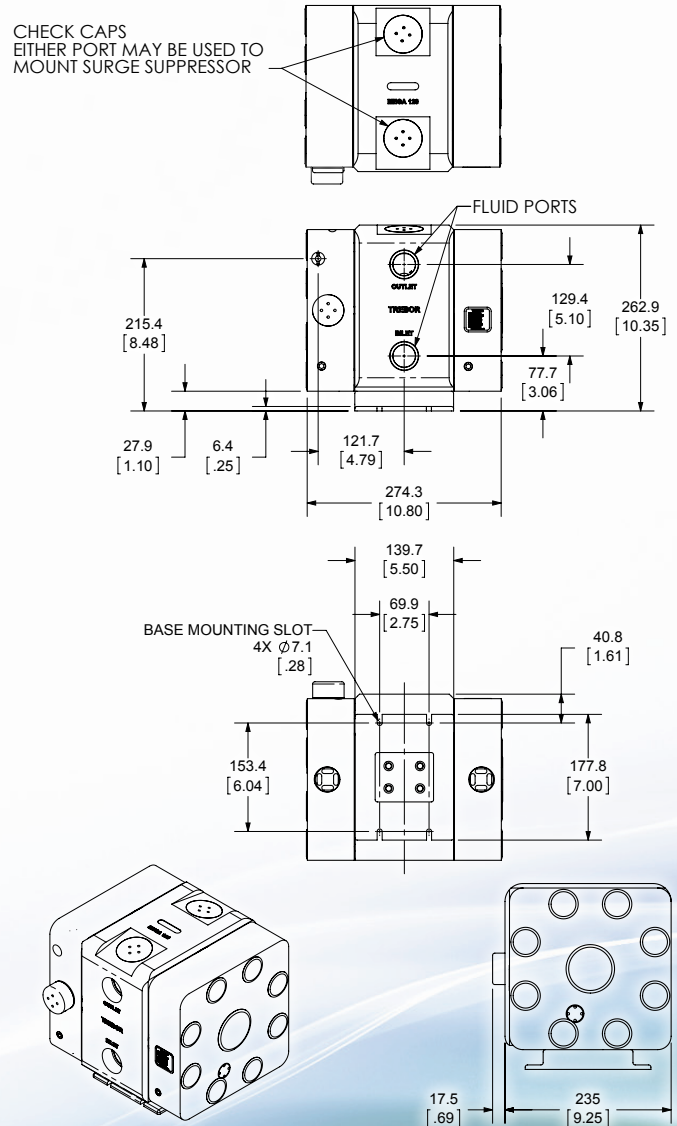

DIMENSIONS IN MILLIMETERS (IN.)

Trebor uses virgin PTFE and PFA in all products...no re-processed material is allowed.

Trebor International | North/South America +1 800 669 1303 | Europe +49 9120 1804-65 | Asia +65 6684 7319

treborintl.com

A Unit of IDEX Corporation