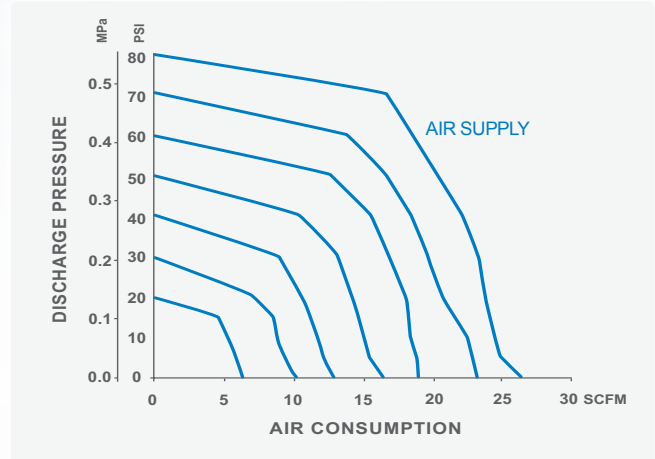

MEGA 120

High Flow Chemical Delivery

**FLOATING O-RING
CHECK VALVE
(PATENTED)**

**120 LPM
MAX FLOW**

**ALL PFA/PTE
FLOW PATH**

**REPLACEABLE
SHAFT BUSHING**

**ERGONOMIC
HAND HOLDS**

The Mega 120 pump is Trebor's highest flowing pump and is intended for bulk chemical delivery. It is based on the reliable design principle of the Mega 960. The 120 features our new standard Fluid Port Adapters to simplify connections and ordering. It also has ergonomic hand holds near the base to make installation easier for technicians.

This is PURE INNOVATION.

MAX FLOW
120 LPM / 37 GPM

MAX TEMPERATURE
100 °C / 212 °F

MAX PRESSURE
80 PSI / .55MPa

DRY SUCTION LIFT
Dry: 10' / 3m
Wet: 18' / 5.5m

TREBOR

treborintl.com

Trebor International | North/South America +1 800 669 1303 | Europe +49 9120 1804-65 | Asia +65 6684 7319

A Unit of IDEX Corporation

FLOW PERFORMANCE

AIR CONSUMPTION

PUMP OPTIONS

PUMP	120D	Mega 120 Pump Chemical Delivery
	120E	Mega 120 Pump External Control
OPTIONS	A0	Standard Base
	A1	Lever Lock Base
SEALS	0	FKM Air-Side Seals
	1	FFKM Air-Side Seals