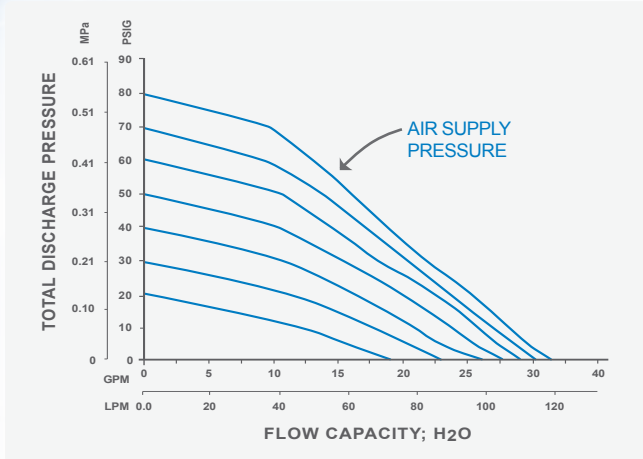

MEGA 120

High Flow Chemical Delivery

**FLOATING O-RING
CHECK VALVE
(PATENTED)**

**120 LPM
MAX FLOW**

**ALL PFA/PTE
FLOW PATH**

**REPLACEABLE
SHAFT BUSHING**

**ERGONOMIC
HAND HOLDS**

The Mega 120 pump is Trebor's highest flowing pump and is intended for bulk chemical delivery. It is based on the reliable design principle of the Mega 960. The 120 features our new standard Fluid Port Adapters to simplify connections and ordering. It also has ergonomic hand holds near the base to make installation easier for technicians.

This is PURE INNOVATION.

MAX FLOW
120 LPM / 37 GPM

MAX TEMPERATURE
100 °C / 212 °F

MAX PRESSURE
80 PSI / .55MPa

DRY SUCTION LIFT
Dry: 10' / 3m
Wet: 18' / 5.5m

TREBOR

treborintl.com

Trebor International | North/South America +1 800 669 1303 | Europe +49 9120 1804-65 | Asia +65 6684 7319

A Unit of IDEX Corporation

FLOW PERFORMANCE

AIR CONSUMPTION

PUMP OPTIONS

PUMP	120D	Mega 120 Pump Chemical Delivery
	120E	Mega 120 Pump External Control
OPTIONS	A0	Standard Base
	A1	Lever Lock Base
SEALS	0	FKM Air-Side Seals
	1	FFKM Air-Side Seals