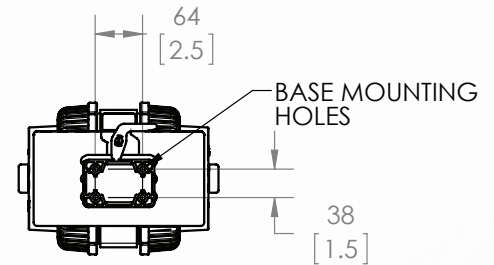

This is PURE INNOVATION.

MAX FLOW
56 LPM / 15 GPM

MAX TEMPERATURE
100 °C / 212 °F

MAX PRESSURE
100 PSI / .69 MPa

DRY SUCTION LIFT
13' / 4m

TREBOR

treborintl.com

Trebor International | North/South America +1 800 669 1303 | Europe +49 9120 1804-65 | Asia +65 6684 7319

A Unit of IDEX Corporation

FLOW PERFORMANCE

DIMENSIONS IN MILLIMETERS (IN.)

PUMP OPTIONS

PUMP	E55D	Evolve 55 Distribution
	E55E	Evolve 55 External Control
OPTIONS	A0	No Option
	A1	PVDF Union Nut
	A2	PP Union Nut