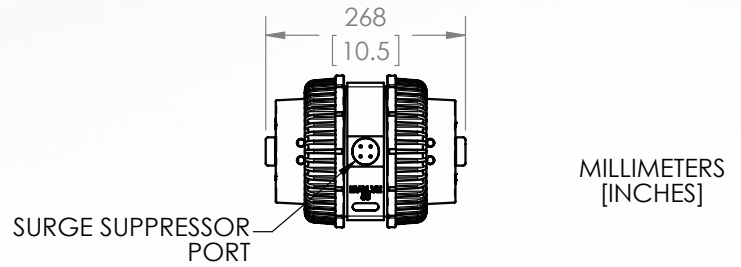

This is PURE INNOVATION.

MAX FLOW
56 LPM / 15 GPM

MAX TEMPERATURE
100 °C / 212 °F

MAX PRESSURE
100 PSI / .69 MPa

DRY SUCTION LIFT
13' / 4m

TREBOR

treborintl.com

Trebor International | North/South America +1 800 669 1303 | Europe +49 9120 1804-65 | Asia +65 6684 7319

A Unit of IDEX Corporation

FLOW PERFORMANCE

DIMENSIONS IN MILLIMETERS (IN.)

PUMP OPTIONS

PUMP	E55D	Evolve 55 Distribution
	E55E	Evolve 55 External Control
OPTIONS	A0	No Option
	A1	PVDF Union Nut
	A2	PP Union Nut