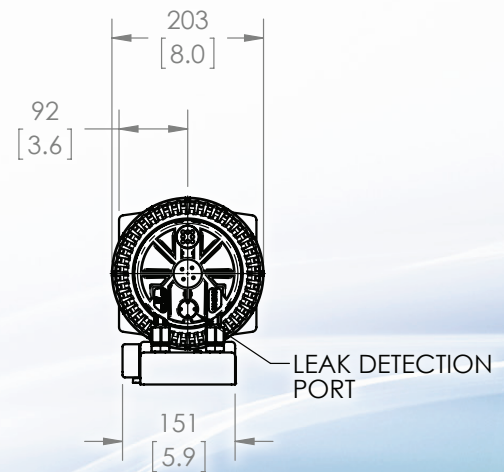

This is PURE INNOVATION.

MAX FLOW
56 LPM / 15 GPM

MAX TEMPERATURE
100 °C / 212 °F

MAX PRESSURE
100 PSI / .69 MPa

DRY SUCTION LIFT
13' / 4m

TREBOR

treborintl.com

Trebor International | North/South America +1 800 669 1303 | Europe +49 9120 1804-65 | Asia +65 6684 7319

A Unit of IDEX Corporation

FLOW PERFORMANCE

DIMENSIONS IN MILLIMETERS (IN.)

PUMP OPTIONS

PUMP	E55D	Evolve 55 Distribution
	E55E	Evolve 55 External Control
OPTIONS	A0	No Option
	A1	PVDF Union Nut
	A2	PP Union Nut

Example of a Pump order number based on configuration options:

E55D A0

FLUID PORT FITTINGS (ORDERED SEPARATELY)

PUMP SEAL	O12	FFKM (PERLAST) Seal
	G12	PTFE Gasket Seal
PIPING CONNECTION	000	3/4" Pipe Stubout
	T12	3/4" Tube Stubout
	F08	1/2" Flare
	F12	3/4" Flare
	F16	1" Flare
	X12	3/4" Pillar Fitting
	P12	3/4" FNPT