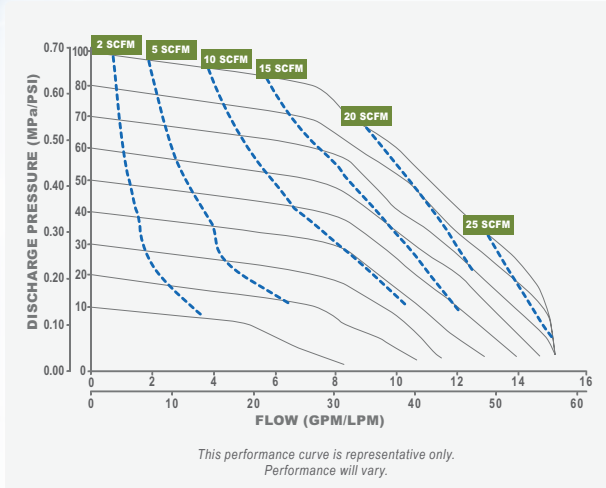

PATENTED NON-STALL SHUTTLE SYSTEM

The Evolve 55 was engineered specifically to meet the needs of aggressive applications found in modern chemical processes. We started with the popular, market proven technology found in our Maxim 50 and created a pump with a higher operating pressure, a higher flow rate, improved diaphragm performance, and with the same small footprint as the Maxim 50. All at a lower price.

This is PURE INNOVATION.

MAX FLOW
56 LPM / 15 GPM

MAX TEMPERATURE
100 °C / 212 °F

MAX PRESSURE
100 PSI / .69 MPa

DRY SUCTION LIFT
13' / 4m

TREBOR

treborintl.com

Trebor International | North/South America +1 800 669 1303 | Europe +49 9120 1804-65 | Asia +65 6684 7319

A Unit of IDEX Corporation

FLOW PERFORMANCE

DIMENSIONS IN MILLIMETERS (IN.)

PUMP OPTIONS

PUMP	E55D	Evolve 55 Distribution
	E55E	Evolve 55 External Control
OPTIONS	A0	No Option
	A1	PVDF Union Nut
	A2	PP Union Nut