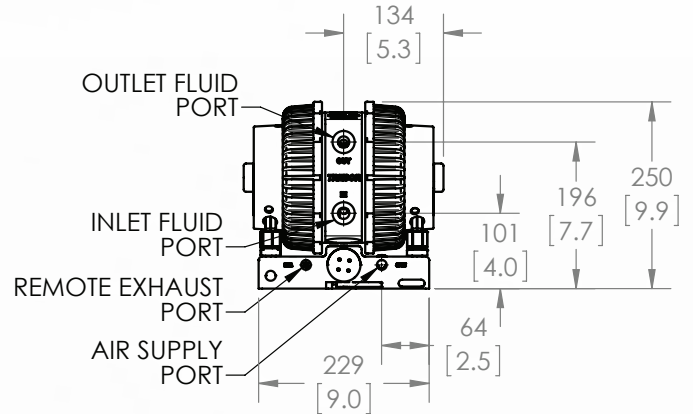

This is PURE INNOVATION.

MAX FLOW
56 LPM / 15 GPM

MAX TEMPERATURE
100 °C / 212 °F

MAX PRESSURE
100 PSI / .69 MPa

DRY SUCTION LIFT
13' / 4m

TREBOR

treborintl.com

Trebor International | North/South America +1 800 669 1303 | Europe +49 9120 1804-65 | Asia +65 6684 7319

A Unit of IDEX Corporation

FLOW PERFORMANCE

DIMENSIONS IN MILLIMETERS (IN.)

PUMP OPTIONS

PUMP	E55D	Evolve 55 Distribution
	E55E	Evolve 55 External Control
OPTIONS	A0	No Option
	A1	PVDF Union Nut
	A2	PP Union Nut

Example of a Pump order number based on configuration options:

E55D A0

FLUID PORT FITTINGS (ORDERED SEPARATELY)

PUMP SEAL	O12	FFKM (PERLAST) Seal
	G12	PTFE Gasket Seal
PIPING CONNECTION	000	3/4" Pipe Stubout
	T12	3/4" Tube Stubout
	F08	1/2" Flare
	F12	3/4" Flare
	F16	1" Flare
	X12	3/4" Pillar Fitting
	P12	3/4" FNPT