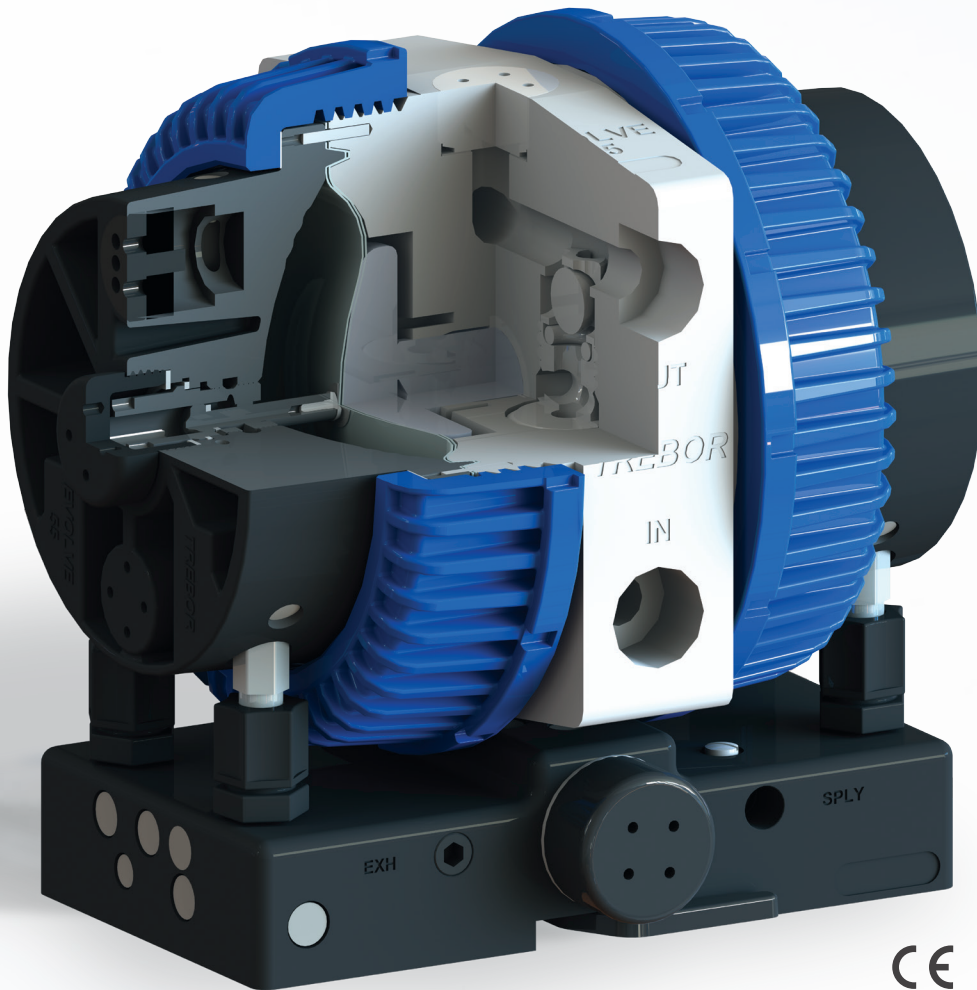

EVOLVE 55

Engineered for Evolving Processes

DIFFUSER HEAD TECHNOLOGY

RESTRAINED, UNATTACHED DIAPHRAGM

Patented

PFA/PTFE FLUID PATH

SIMPLIFIED PORT ADAPTER OPTIONS

SMART PILOT TECHNOLOGY (D VERSION)

PATENTED NON-STALL SHUTTLE SYSTEM

The Evolve 55 was engineered specifically to meet the needs of aggressive applications found in modern chemical processes. We started with the popular, market proven technology found in our Maxim 50 and created a pump with a higher operating pressure, a higher flow rate, improved diaphragm performance, and with the same small footprint as the Maxim 50. All at a lower price.

This is PURE INNOVATION.

MAX FLOW
56 LPM / 15 GPM

MAX TEMPERATURE
100 °C / 212 °F

MAX PRESSURE
100 PSI / .69 MPa

DRY SUCTION LIFT
13' / 4m

TREBOR

treborintl.com

Trebor International | North/South America +1 800 669 1303 | Europe +49 9120 1804-65 | Asia +65 6684 7319

A Unit of IDEX Corporation

FLOW PERFORMANCE

DIMENSIONS IN MILLIMETERS (IN.)

PUMP OPTIONS

PUMP	E55D	Evolve 55 Distribution
	E55E	Evolve 55 External Control
OPTIONS	A0	No Option
	A1	PVDF Union Nut
	A2	PP Union Nut