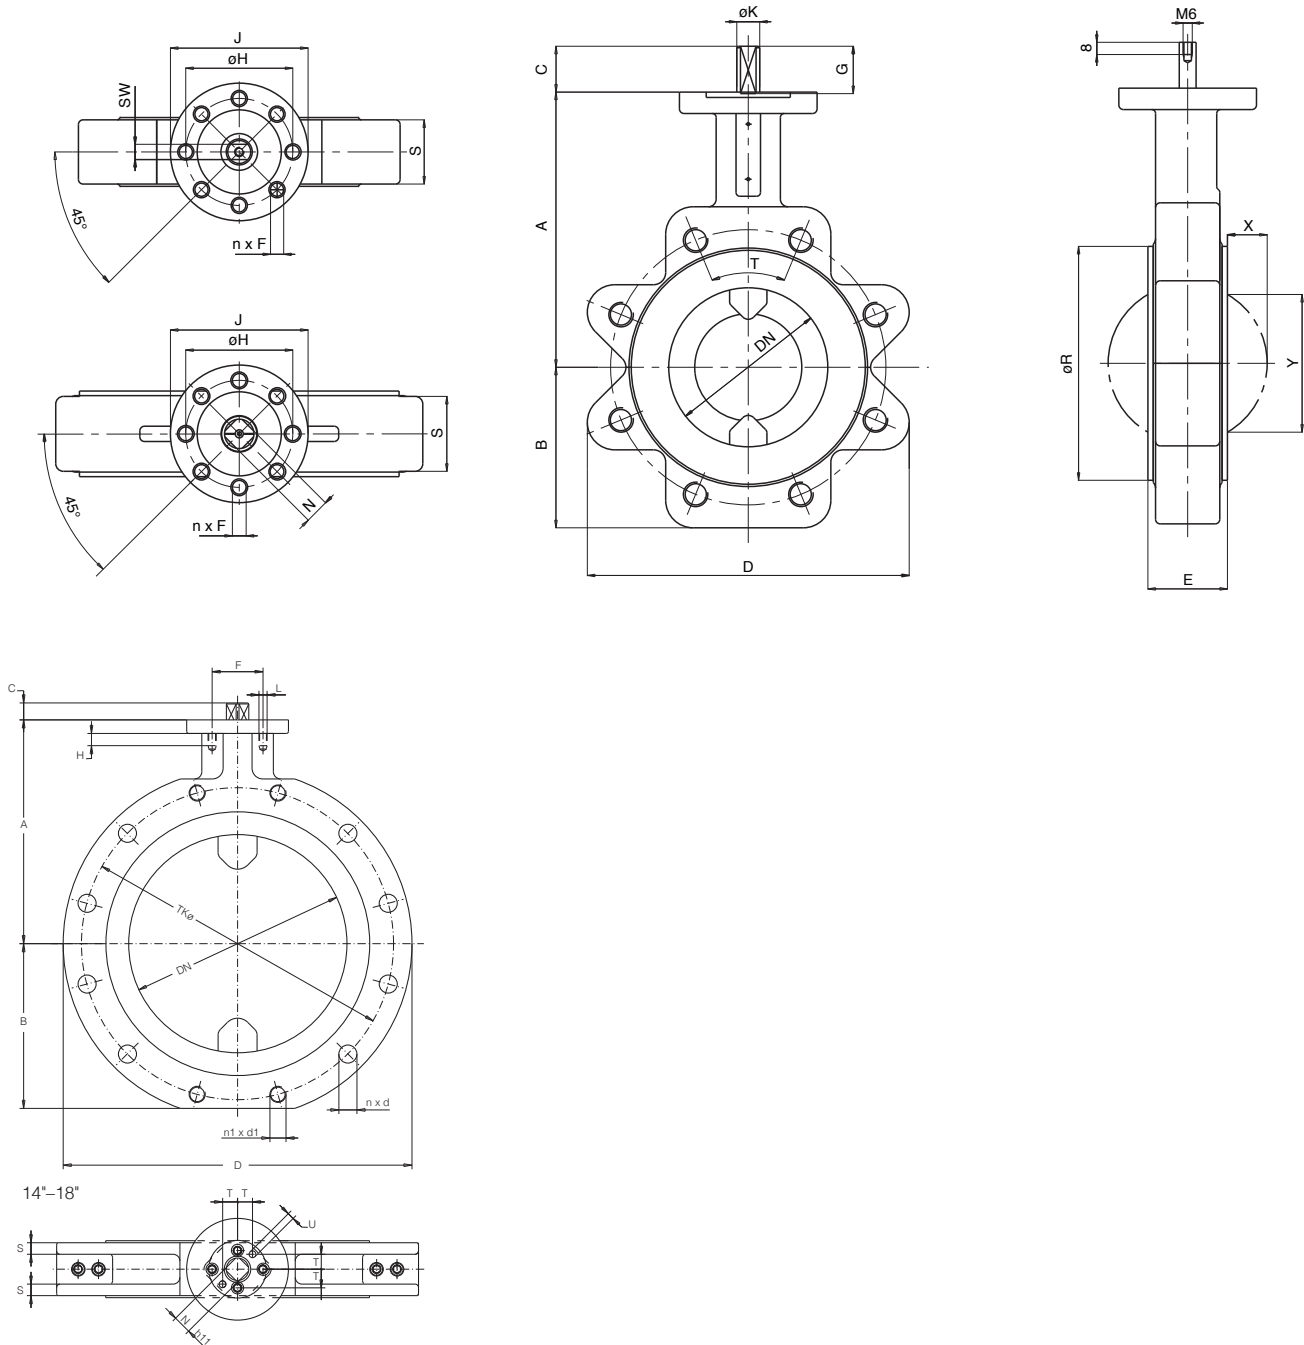

Dimensions for Butterfly Valve Type 365

Dimensions for 2"–18" (63–450 mm) valves

Size inch	Size mm	Type	A	B	C	D	E	n × F	G	ØH	ØJ	ØK	ØR	X	Y	N Square	SW	Weight (lb)
2	63	F05	135	65	26	160	43	8 × Ø7	27	50	65	15	95	5	31		10	7.5
3	90	F07	160	93.5	29	188	46	4 × Ø9	30	70	90	15	132	18.5	69		10	13.4
4	110	F07	180	105	29	210	52	4 × Ø9	30	70	90	15	153	26.5	91		10	17.4
6	160	F07	210	140	46	269	56	4 × Ø9	47	70	90	20	209	48.5	143	16/16		29.8
8	200/225	F12	240	170	65	360	60	4 × Ø11	66	125	150	8	259	71.5	196	19/19		51.4
10	250	F12	275	205	65	435	68	8 × Ø13	66	125	150	30	309	91.5	243	22/22		70.7
12	315	F12	310	250	65	500	78	8 × Ø13	66	125	150	30	364	111.5	293	27/27		110.0
14	355	F12	330	255	25	534	78	8 × Ø13	32	125	150	30	412	126.0	321	27/27		132.0
16	400	F14	372	290	33	597	102	12 × 29	35	—	—	—	475	149	392	32/32		194
18	450	F14	392	310	33	635	114	12 × 29	35	—	—	—	525	162	423	32/32		242

Valves 12" and below are ANSI 150 lugged design

14–18" valve is double wafer design