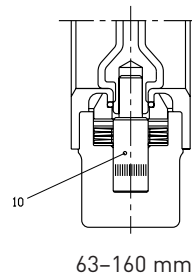

General

Manually operated PTFE lined lug style butterfly valve with PFA encapsulated disc. Valves have ANSI 150 bolt patterns and are rated for pressures up to 150 psi and temperatures up to 400°F. All valves have a one-piece disc and stem arrangement with a lock-in PFA encapsulation. All valves are cleaned and manufactured for ultrapure water service. Valves are available with lever and gear operators as well as pneumatic or electric actuators.