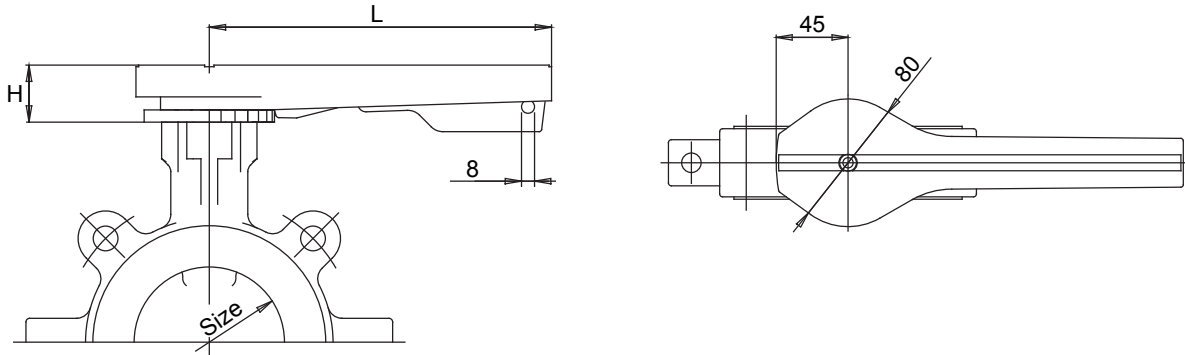

Dimensions for Type 365 Valves

Lever Operator Dimensions

Size inch	H (mm)	L (mm)
2	37	210
3	40	300
4	40	300
6	40	300

Note: Gear operator required for 8/9" size and larger.