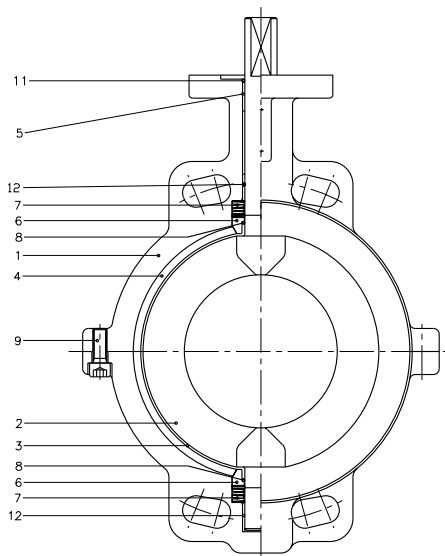

# Butterfly Valve Type 365

## Technical Data

- ISO 5211 actuator mounting for gear operators and actuators.
- Self-lubricating bearings in the upper and lower stem journals.
- Precision machined virgin PTFE liner is 100 mils minimum thickness.
- Precision PFA encapsulation 100 mils thick, bonded and interlocked to the one-piece disc stem provides maximum permeation protection and prevent delamination.
- Belleville disc springs exert uniform loading through the pusher pressing the PTFE liner and the shoulder of the PFA encapsulated disc/stem together, resulting in leak-free mechanical stem seal.

## Parts List

Pos.	Part	Material
1	Two piece body	Ductile iron polyester coated
2	One piece disc stem	PFA encapsulated stainless steel
3	Liner	Virgin PTFE
4	Elastomer back-up	Silicon or FPM
5	Bearing	Iglidur X (Thermoplast)
6	Pusher	Stainless steel
7	Belleville washer	Spring steel
8	O-Ring	FPM
9	Int. Hex screw	Stainless steel
10	Pivot pin	Stainless steel
11	O-Ring	FPM
12	Bearing	DU (Steel/PTFE)

## Dimensions for 2"–18" (63–450 mm) valves

Size inch	Size mm	Type	A	B	C	D	E	n × F	G	ØH	ØJ	ØK	ØR	X	Y	N Square	SW	Weight (lb)
2	63	F05	135	65	26	160	43	8 × Ø7	27	50	65	15	95	5	31		10	7.5
3	90	F07	160	93.5	29	188	46	4 × Ø9	30	70	90	15	132	18.5	69		10	13.4
4	110	F07	180	105	29	210	52	4 × Ø9	30	70	90	15	153	26.5	91		10	17.4
6	160	F07	210	140	46	269	56	4 × Ø9	47	70	90	20	209	48.5	143	16/16		29.8
8	200/225	F12	240	170	65	360	60	4 × Ø11	66	125	150	8	259	71.5	196	19/19		51.4
10	250	F12	275	205	65	435	68	8 × Ø13	66	125	150	30	309	91.5	243	22/22		70.7
12	315	F12	310	250	65	500	78	8 × Ø13	66	125	150	30	364	111.5	293	27/27		110.0
14	355	F12	330	255	25	534	78	8 × Ø13	32	125	150	30	412	126.0	321	27/27		132.0
16	400	F14	372	290	33	597	102	12 × 29	35	—	—	—	475	149	392	32/32		194
18	450	F14	392	310	33	635	114	12 × 29	35	—	—	—	525	162	423	32/32		242